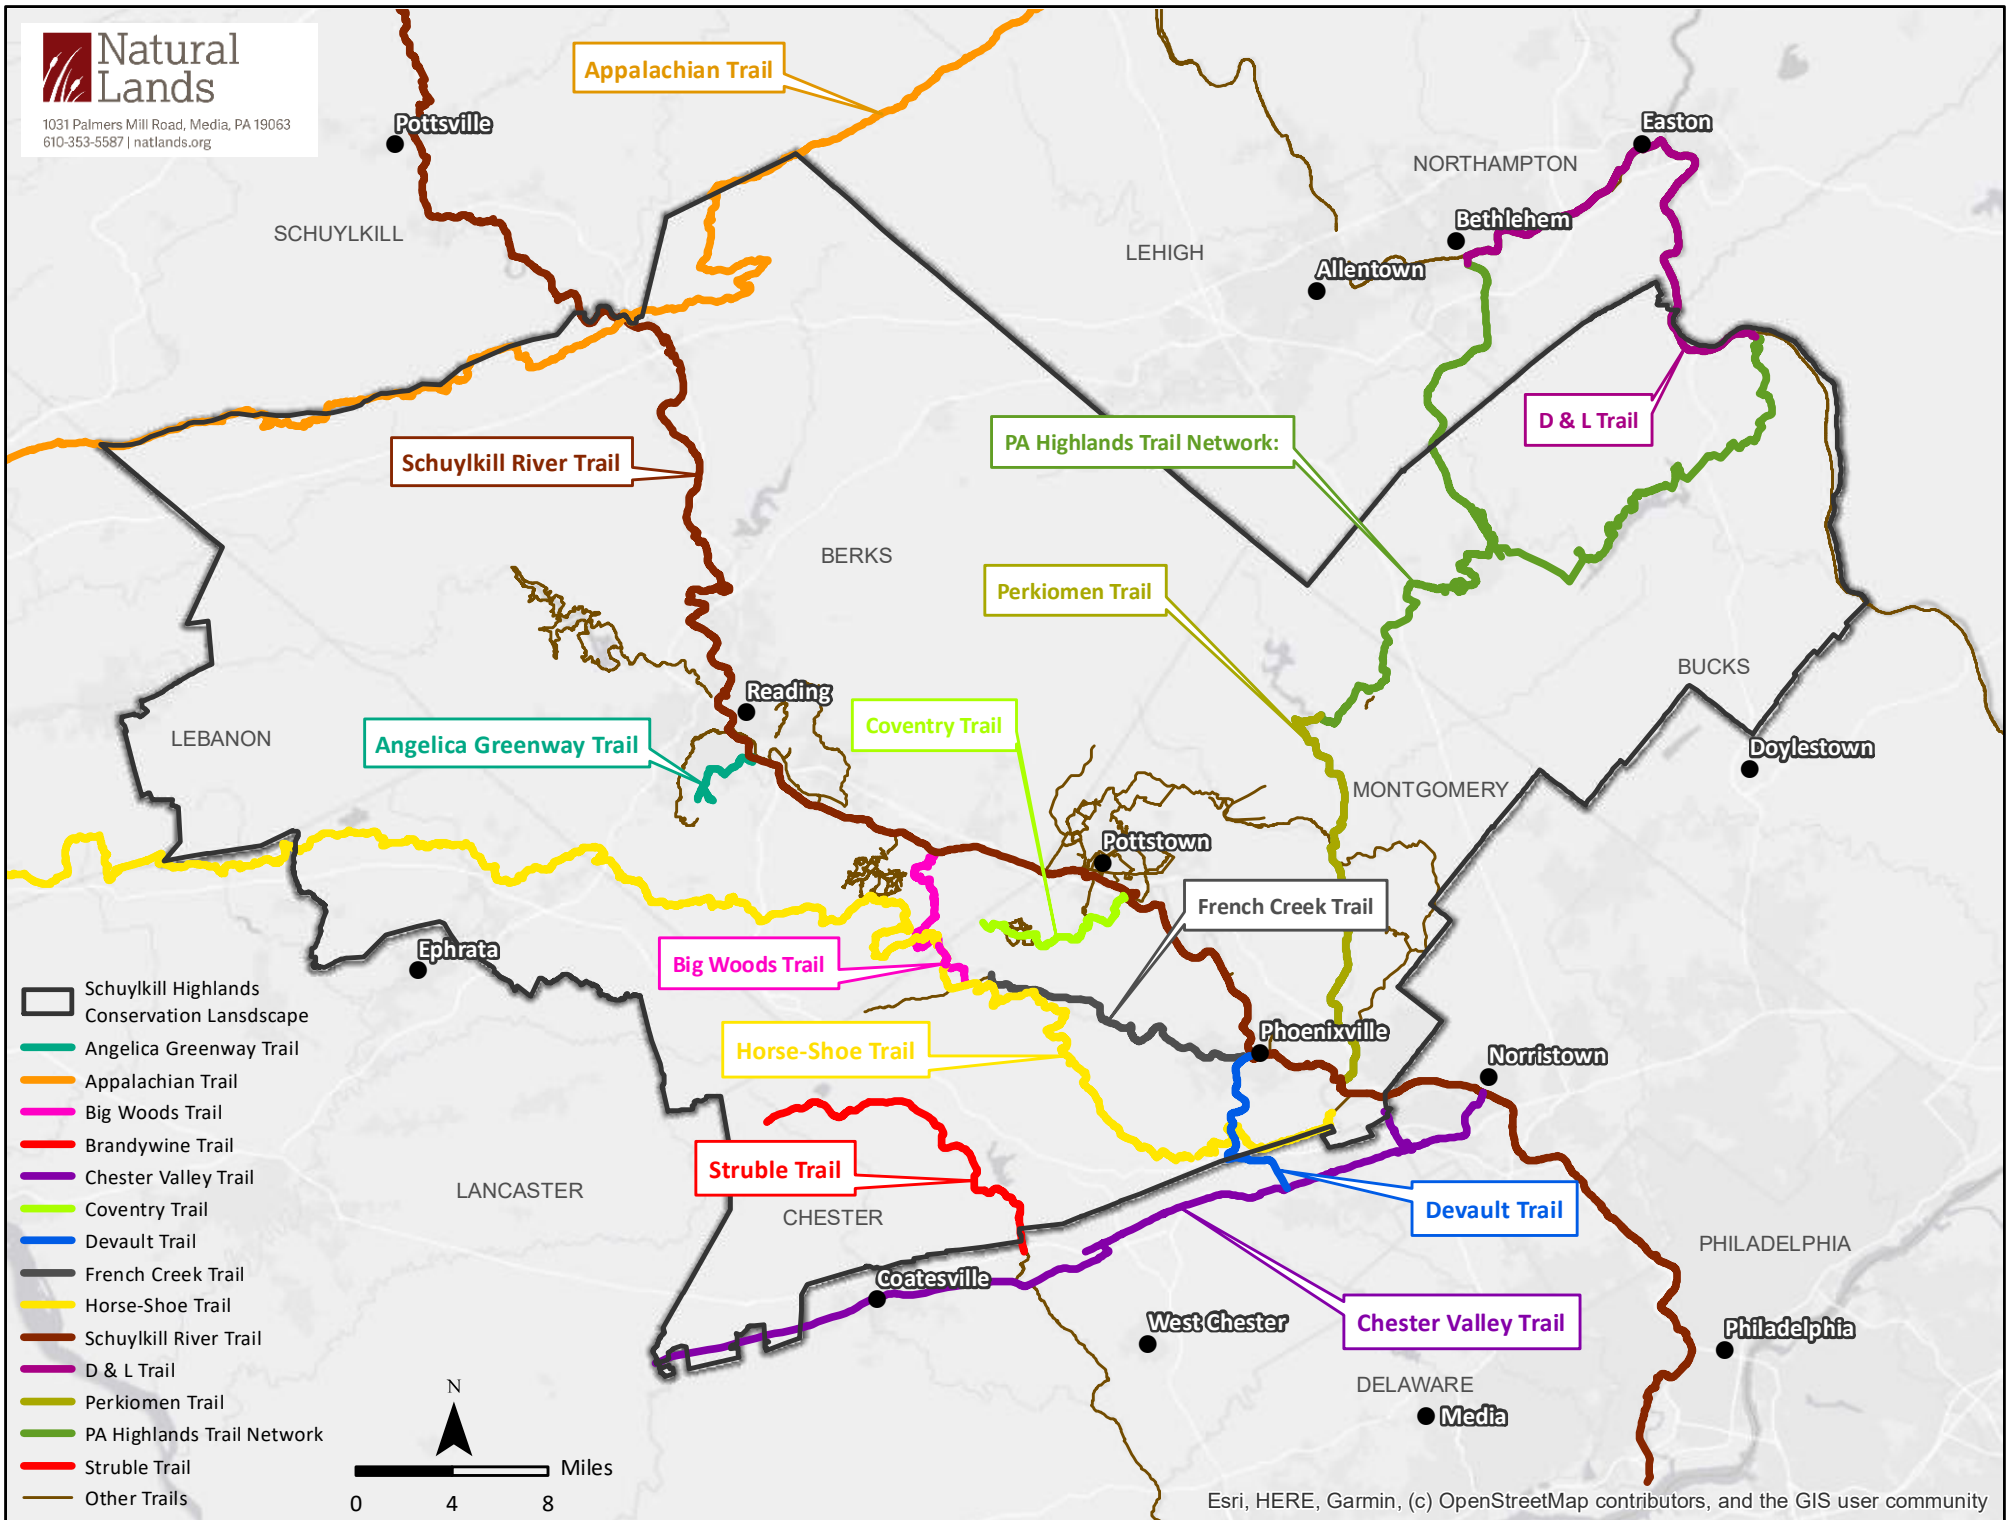

1031 Palmers Mill Road, Media, PA 19063
610-353-5587 | natlands.org

- Schuylkill Highlands Conservation Landscape
- Angelica Greenway Trail
- Appalachian Trail
- Big Woods Trail
- Brandywine Trail
- Chester Valley Trail
- Coventry Trail
- Devault Trail
- French Creek Trail
- Horse-Shoe Trail
- Schuylkill River Trail
- D & L Trail
- Perkiomen Trail
- PA Highlands Trail Network
- Struble Trail
- Other Trails