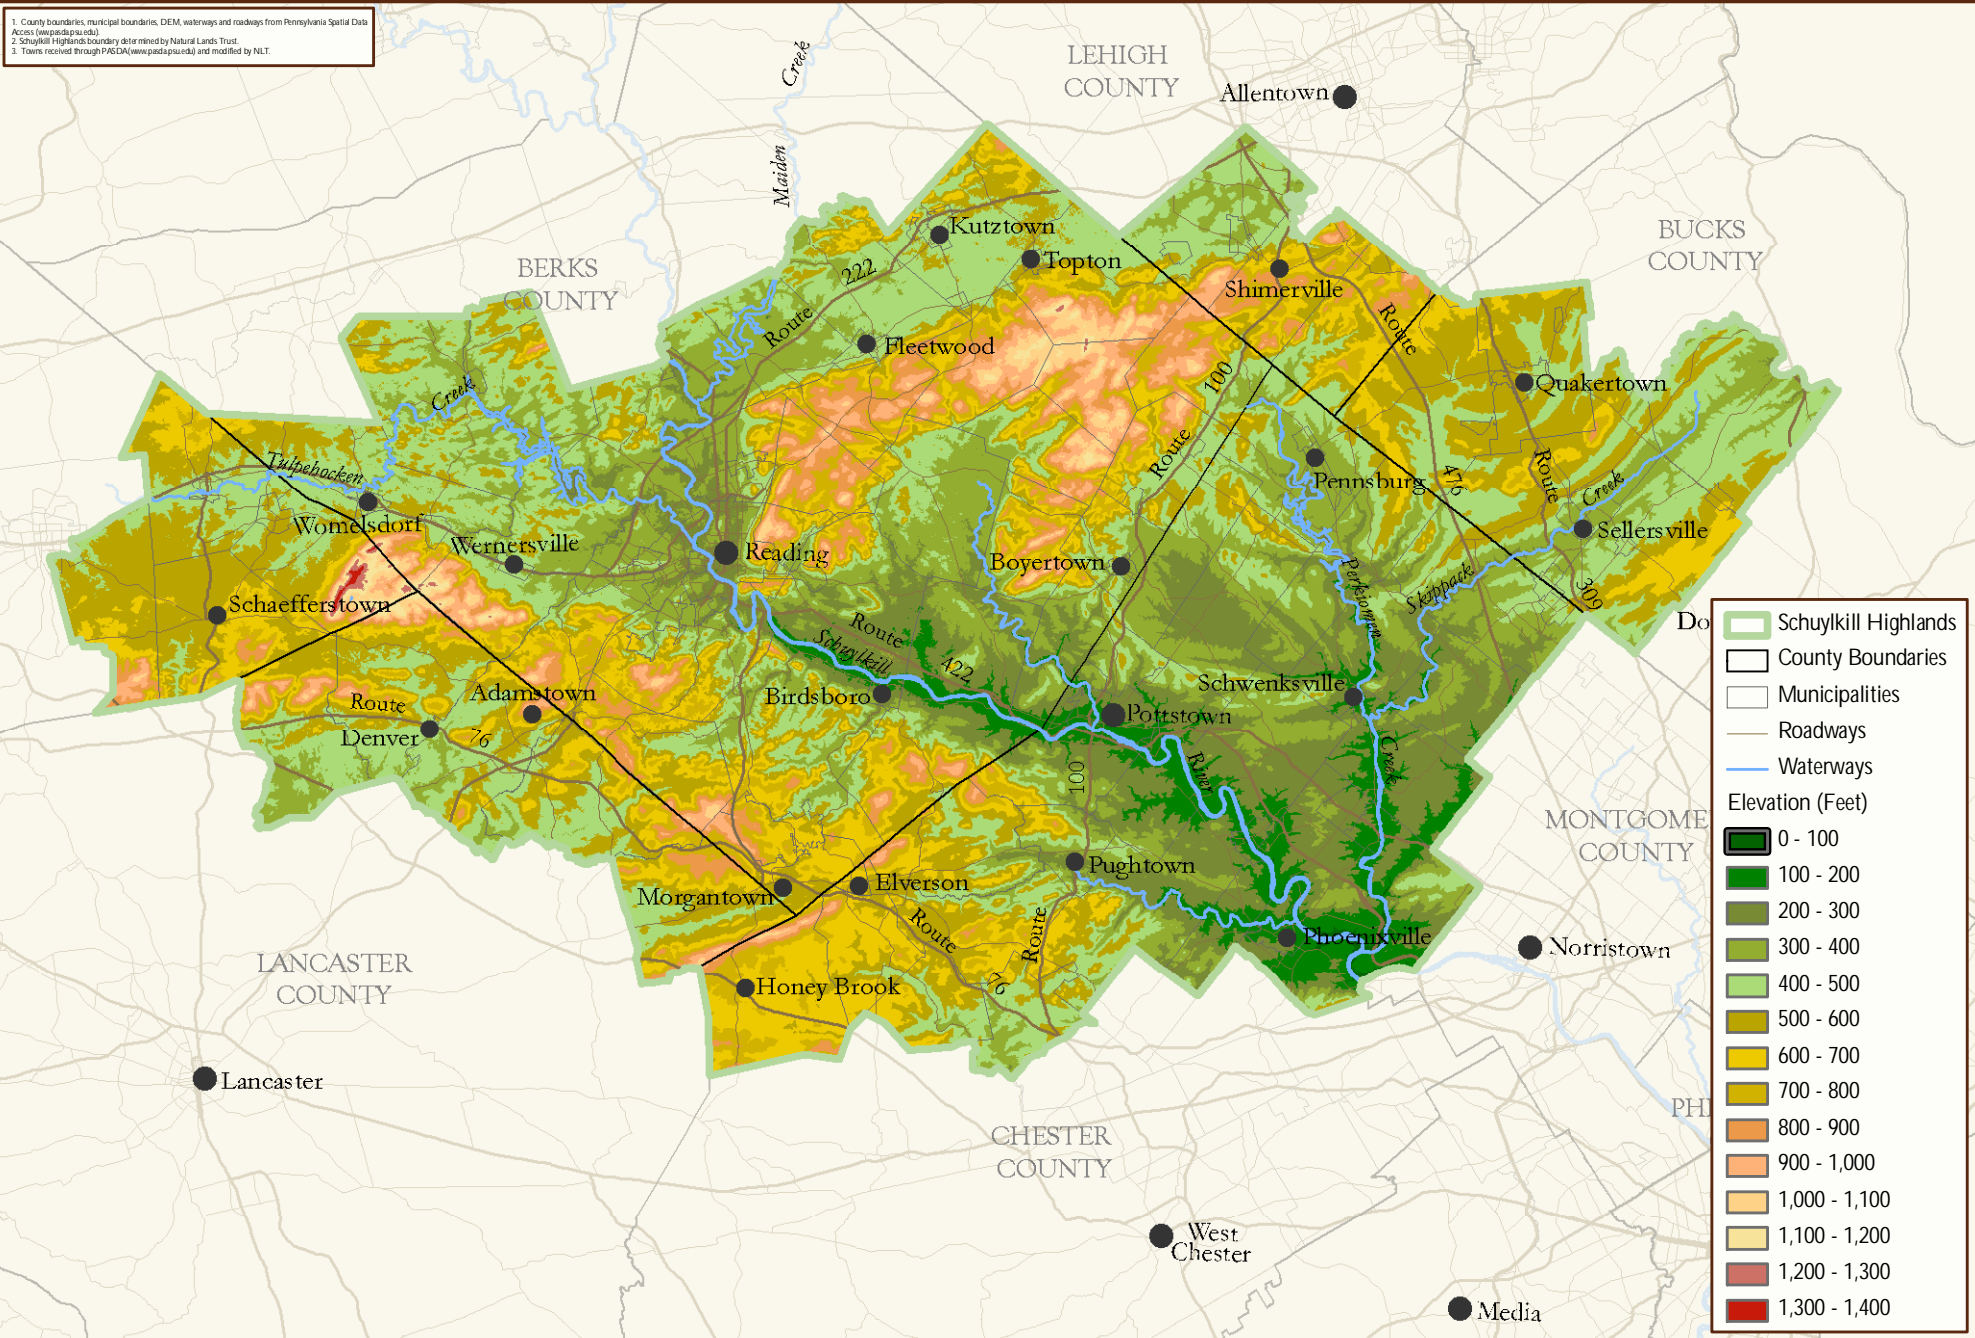

Schuylkill Highlands
	County Boundaries
	Municipalities
	Roadways
	Waterways
Elevation (Feet)	
	0 - 100
	100 - 200
	200 - 300
	300 - 400
	400 - 500
	500 - 600
	600 - 700
	700 - 800
	800 - 900
	900 - 1,000
	1,000 - 1,100
	1,100 - 1,200
	1,200 - 1,300
	1,300 - 1,400

1031 Palmers Mill Road
Media, PA 19063
610-353-5587
www.natlands.org

REGIONAL TOPOGRAPHY

Schuylkill Highlands
Southeast Pennsylvania

0 19,500 39,000 Feet
Compiled By: RAM 04/25/06