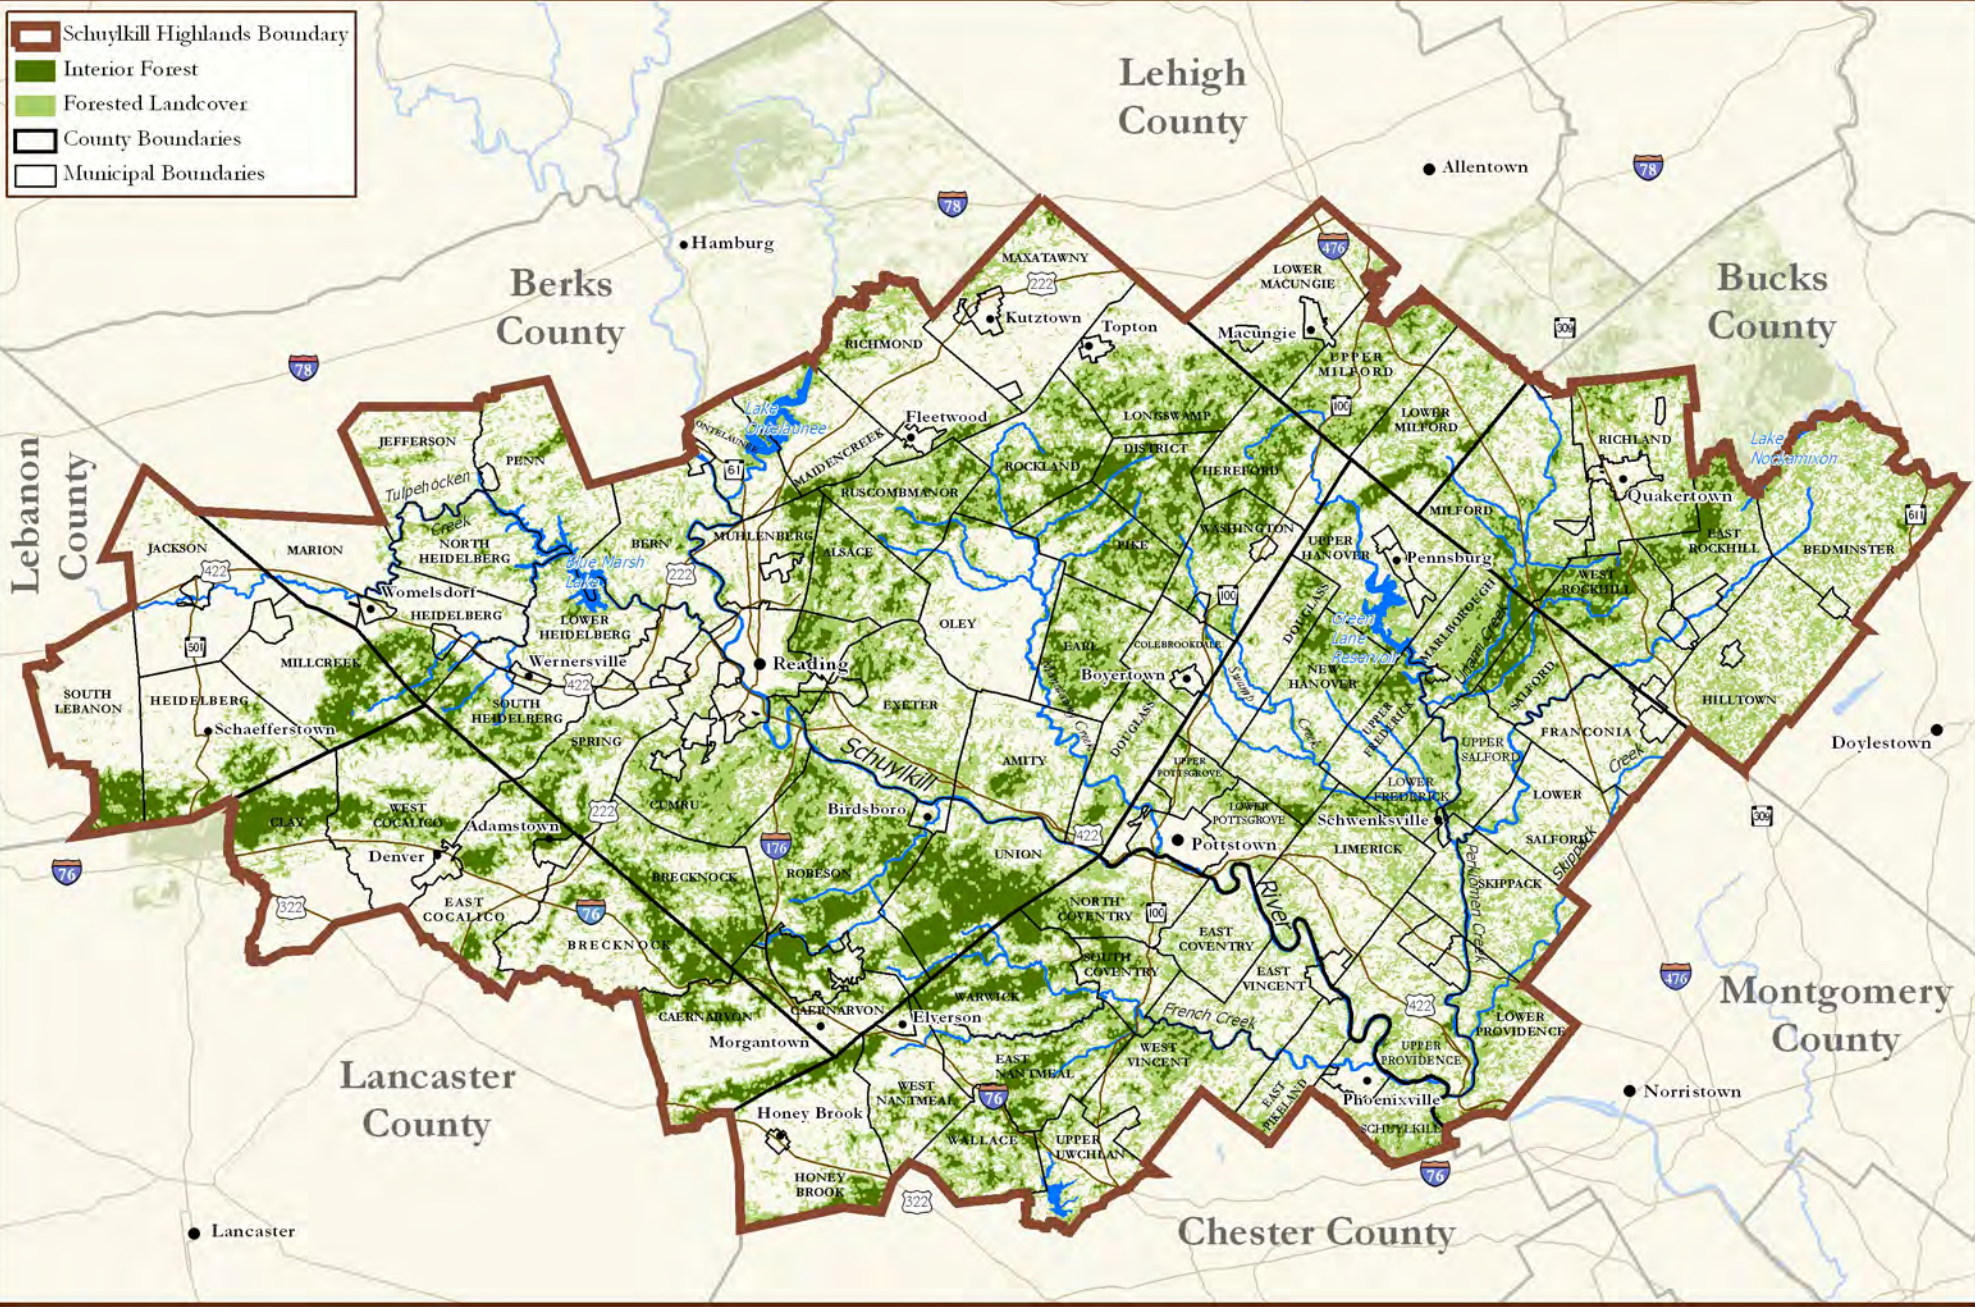

-  Schuylkill Highlands Boundary
-  Interior Forest
-  Forested Landcover
-  County Boundaries
-  Municipal Boundaries

*Interior Forest*  
SCHUYLKILL HIGHLANDS

Berks, Bucks, Lehigh, Lancaster, Lebanon, Montgomery, and Chester Counties, Pennsylvania

0 36,000 Feet

Compiled by MTM 10/20/10